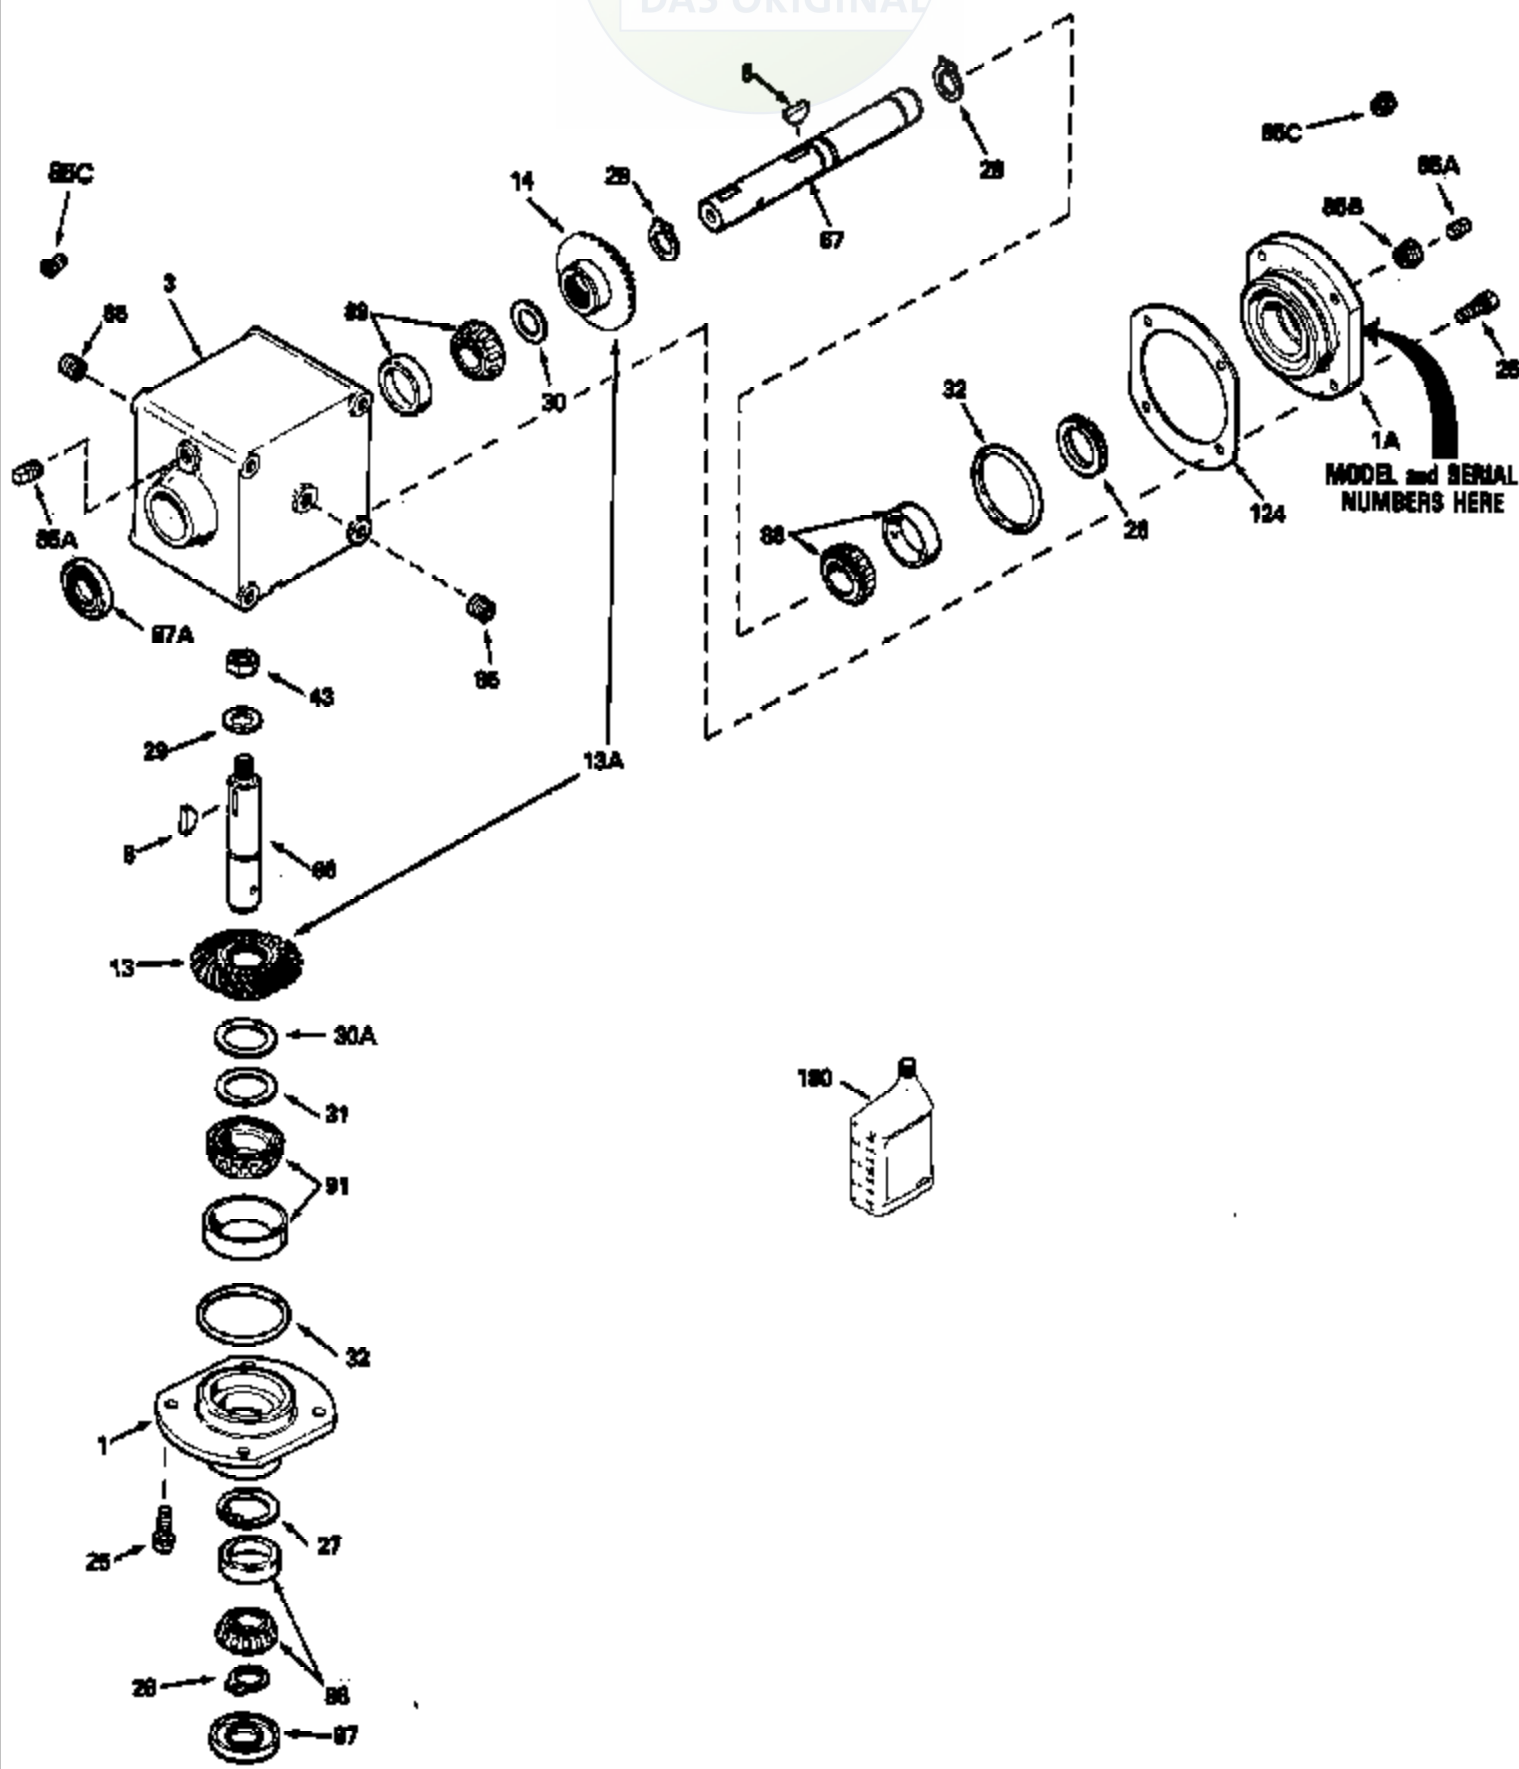

JOIST
DAS ORIGINAL

ILLUSTRATION SHOWS TYPICAL PARTS ONLY. ORDER BY PART NUMBER. PARTS NOT LISTED ARE SUPPLIED BY OEM.

Ref #	Part Number	Qty	Description
1A	786106		Retainer Cap
1	786104A		Retainer Cap
3	770076		Right Angle Drive Housing
8	792114		Woodruff Key No. 807
13	778167		Bevel Gear (25 teeth)
14	778171		Bevel Gear (26 teeth)
25	792037		Screw, 5/16-18 x 1"
26	780137		Load Ring
27	792112		Retaining Ring
28	792113		Retaining Ring
29	792115		Flat Washer
30	780131		Shim
31	780138	1100-1100-022	Shim Page 2 of 2
32	788063	Peerless	"O" Ring
43	792110A		Hex Jam Nut, 3/4-16
66	776221		Input Shaft (4-7/8" long)
67	776223		Output Shaft (7-1/4" long)
85	792116		Pipe Plug, 1/4-18
85C	792118		Relief Valve
85A	792039		Pipe Plug, 1/8"
85B	792117		Pipe Reducer (1/4-18 to 1/8-27)
87	788064		Oil Seal
87A	788065		Oil Seal
88	780132		Bearing & Cup Ass'y (SEE REPAIR MANUA L)
89	780132		Bearing & Cup Ass'y (SEE REPAIR MANUA L)
91	780134		Bearing & Cup Ass'y (SEE REPAIR MANUA L)
124	780136		Retainer Cap Shim
180	730229A		Gear Oil 80W90